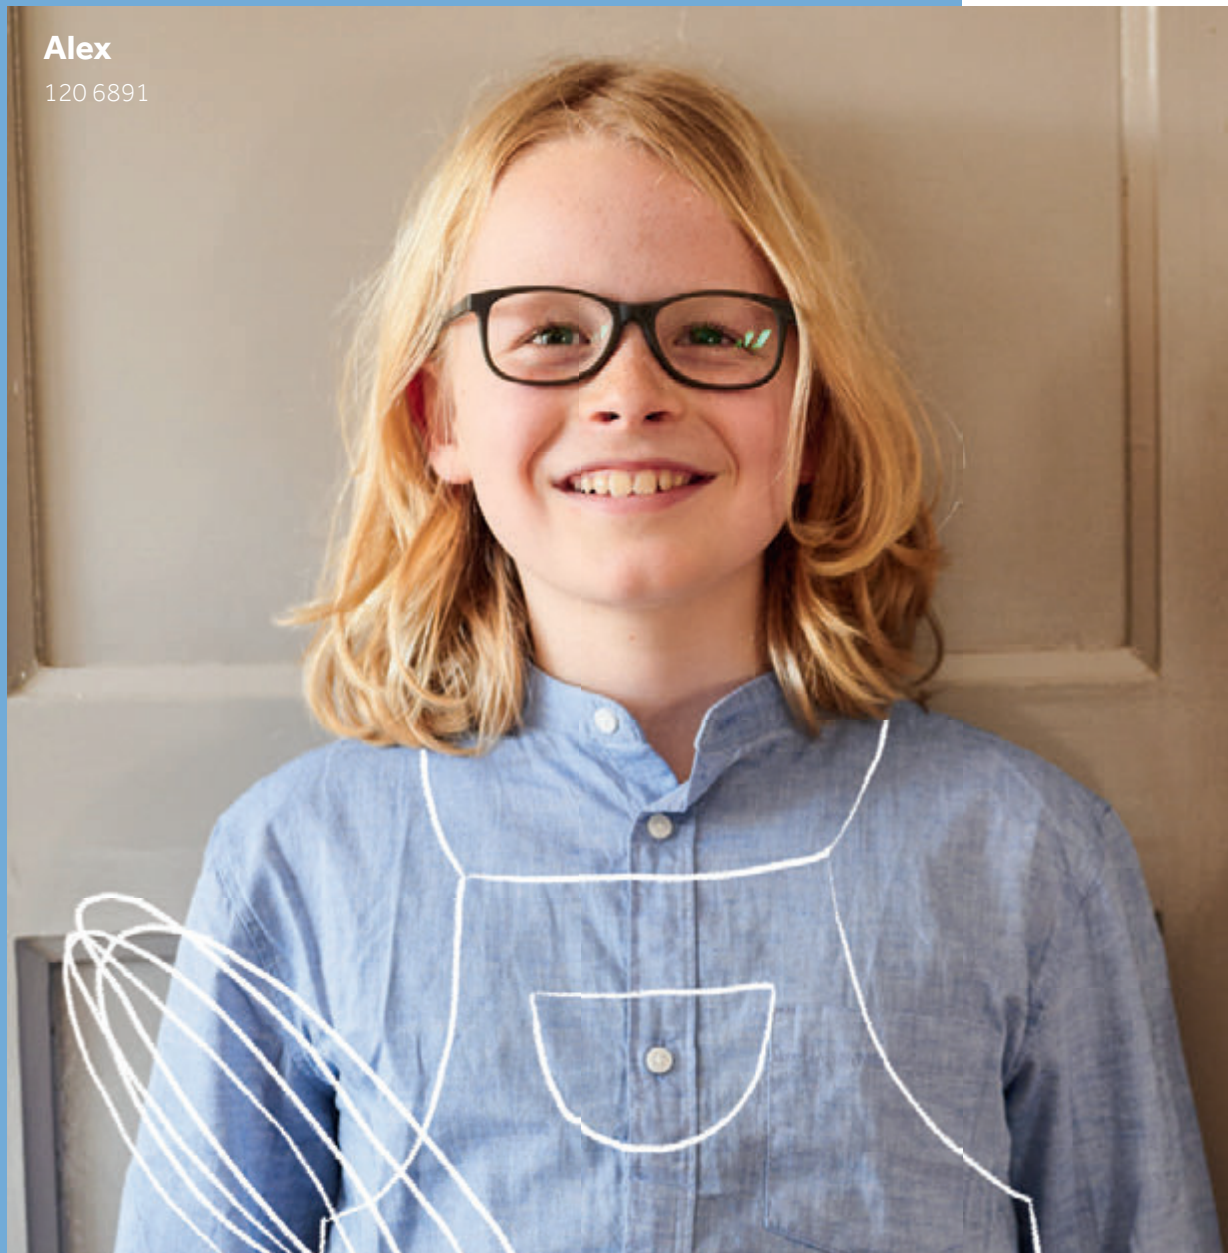

121 1818 - Mallow / Lilac
col. 39

121 1817 - Blackberry / Dark blue
col. 25

121 1819 - Taupe / Light taupe
col. 72

Alex

120 6891

Including headband, non-slip temple ends, microfibre pouch and case

Alex

6-9 YEARS